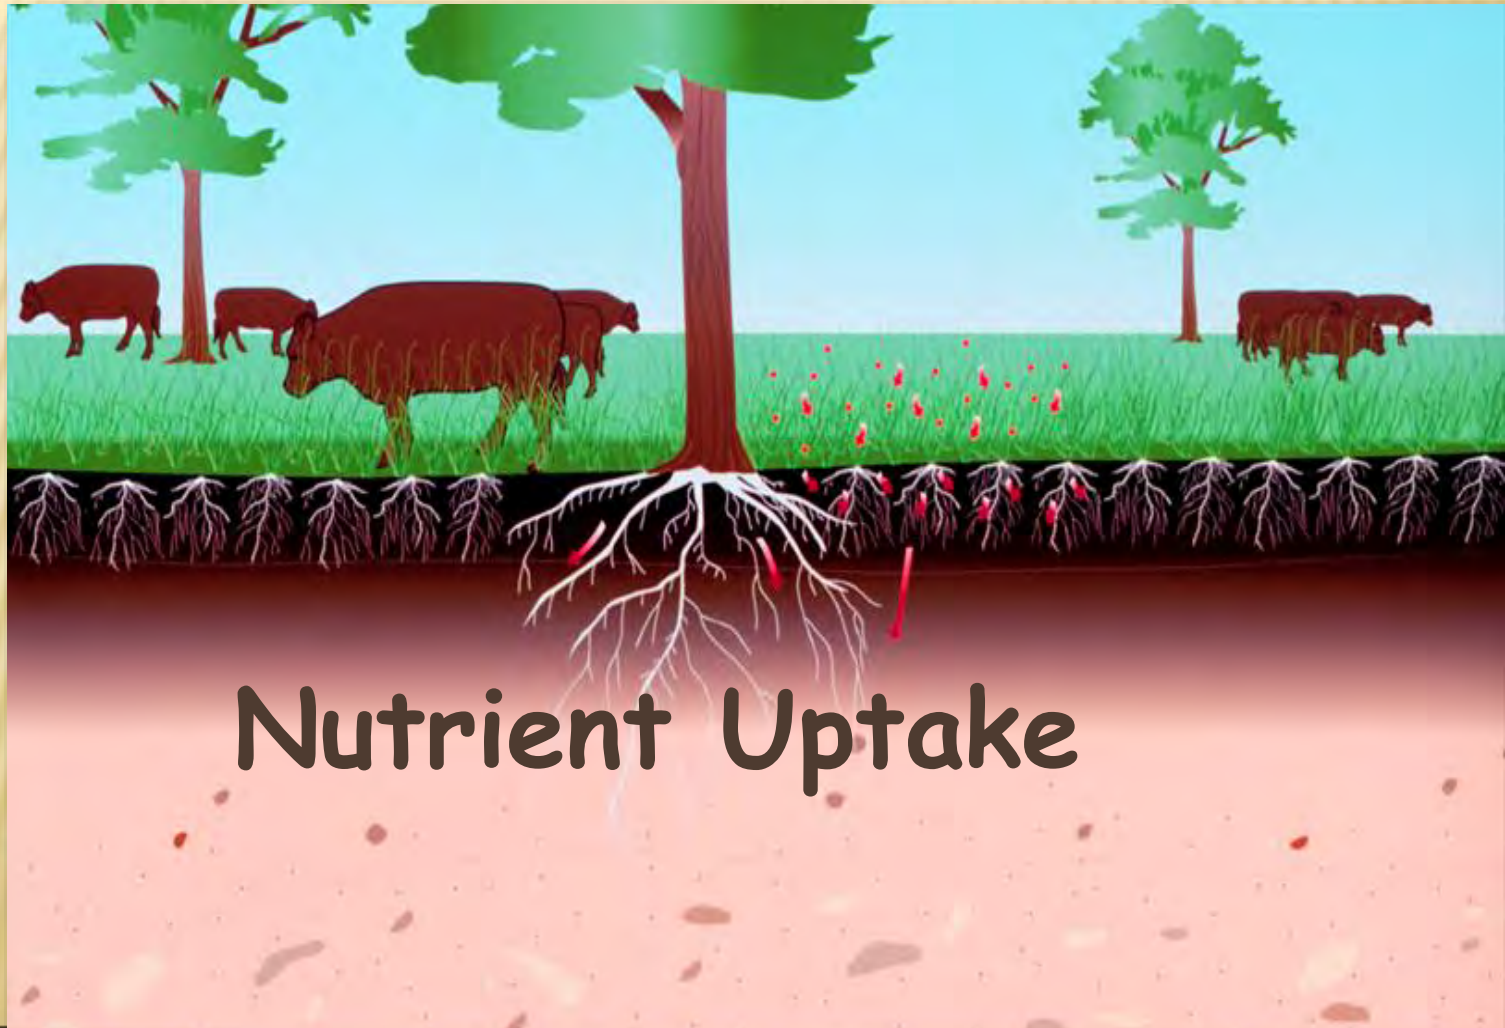

175 Stems per Acre on Bahia Sod

About 50% Canopy Coverage

Forage Under Timber

Silvopasture for Environmental Quality

Multiple Nutrient Uptake Produces Clean Air and Water Erosion Control

Silvopasture for Environmental Quality

Cattle on Young Trees

Cattle Resistance Begins at 3 yrs

Pruned Trees

Management of Cattle on Wide Rows

Rotational Grazing System

Rotational Grazing System

Rotational Grazing System

Rotational Grazing System

7 Days

14 Days

Rotational Grazing System

35 Days

Crabgrass

Silvopasture for Economic Sustainability

Fuel Reduction

Reduced Wildfire
Potential